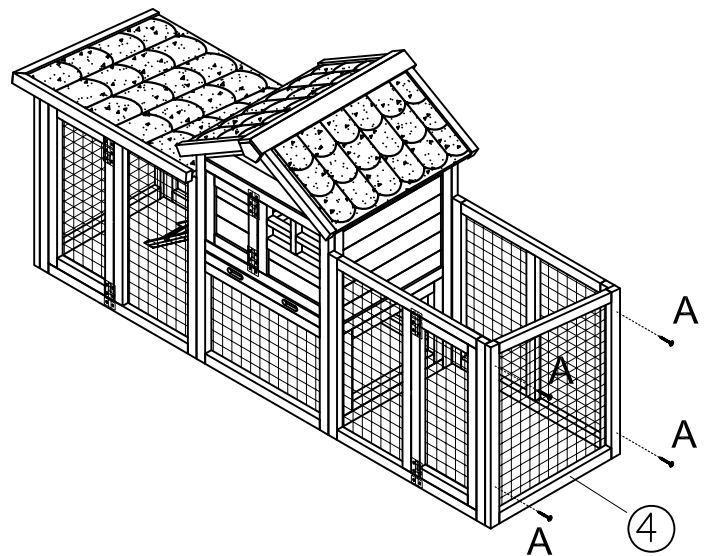

DSP
International

Assembly Instruction Aanbouwen Advance right side run

- A SCREWS 3.5*40 8PCS B SCREWS 3.5*30 4PCS
C SCREWS 3.0*16 12PCS D 2PCS

①

②

③

④

- 1 A 4x
C 12x
D 2PCS

- 2 A 4x

- 3 B 4x