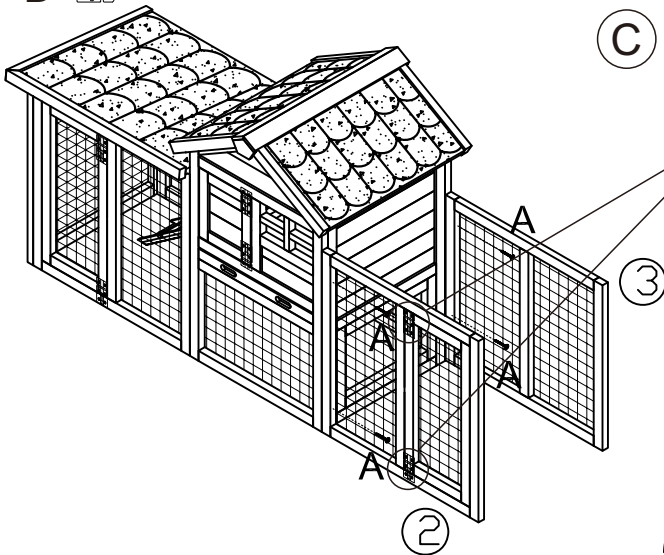

DSP
International

Assembly Instruction Aanbouwen Advance right side run

- A SCREWS 3.5*40 8PCS B SCREWS 3.5*30 4PCS
C SCREWS 3.0*16 12PCS D 2PCS

①

②

③

④

- 1 A 4x
C 12x
D 2PCS

- 2 A 4x

- 3 B 4x