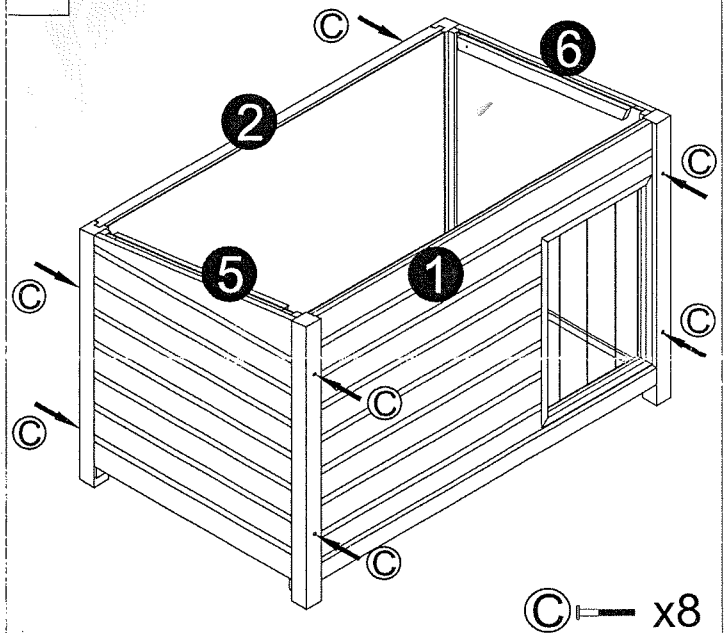

DSP
International

ASSEMBLY INSTRUCTION

Hondenhok Dogsy Large Iso

contents box 1

- (A) 3.5x35=3x
- (B) 3.0x16=9x
- (C) M6x60=8x

contents box 2

1

2