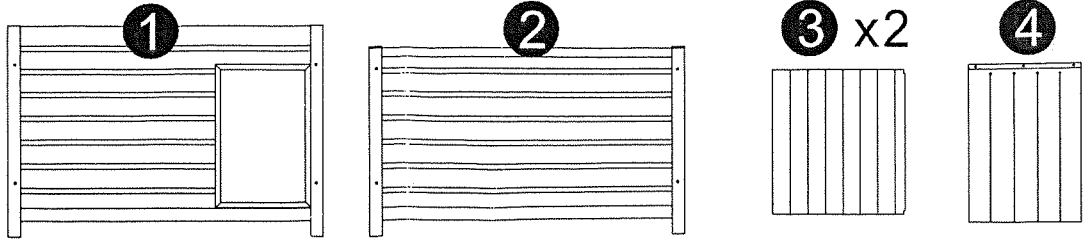

DSP
International

ASSEMBLY INSTRUCTION

Hondenhok Dogsy Large Iso

contents box 1

- (A) 3.5x35=3x
- (B) 3.0x16=9x
- (C) M6x60=8x

contents box 2

1

2