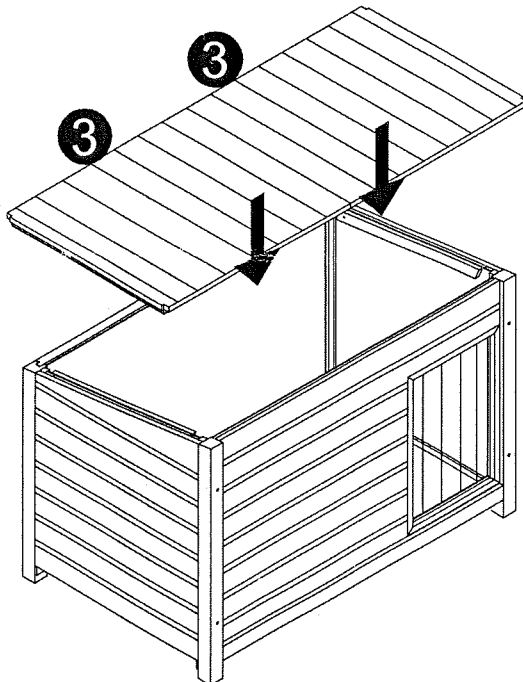

DSP
International

ASSEMBLY INSTRUCTION

Hondenhok Dogsy Large Iso

contents box 1

- (A) 3.5x35=3x
- (B) 3.0x16=9x
- (C) M6x60=8x

contents box 2

1

2

3

4