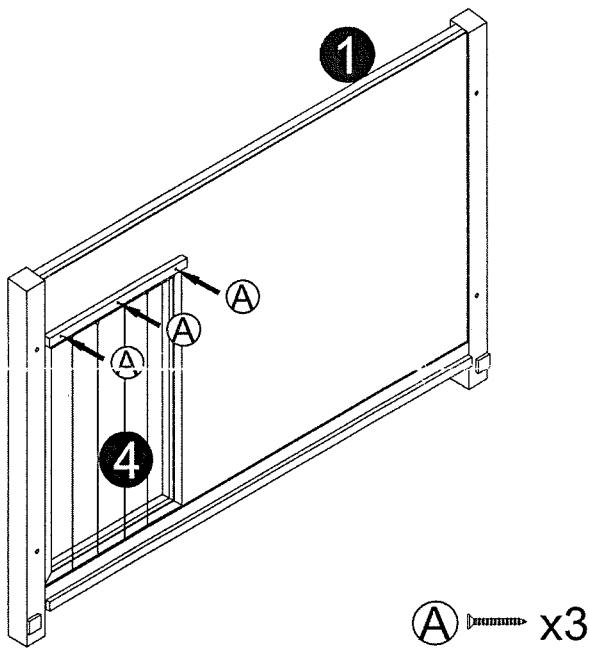

DSP
International

ASSEMBLY INSTRUCTION

Hondenhok Dogsy Large Iso

contents box 1

- (A) 3.5x35=3x
- (B) 3.0x16=9x
- (C) M6x60=8x

contents box 2

1

2