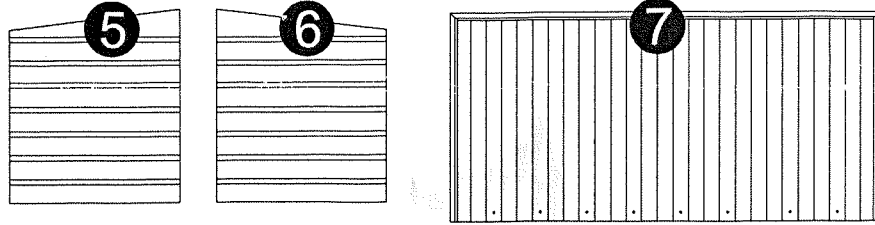

DSP
International

ASSEMBLY INSTRUCTION

Hondenhok Dogsy Large Iso

contents box 1

- (A) 3.5x35=3x
- (B) 3.0x16=9x
- (C) M6x60=8x

contents box 2

1

2