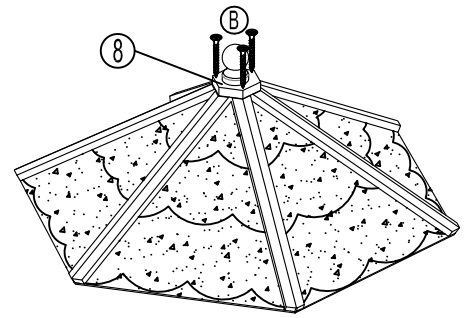

Voliere Hannah Assembly Instructions

Contents box 1

Screws:

(A)		4Pcs	Ø3.5 x 60
(B)		5Pcs	Ø3.5 x 45
(C)		26Pcs	Ø3.5 x 35
(D)		31Pcs	Ø3 x 25
(E)		29Pcs	Ø3 x 16
(F)		78Pcs	Ø3 x 14
(G)		13Pcs	

Contents box 2

STEP1

(C) 24Pcs Ø3.5 x 35

STEP2

(A) 2Pcs Ø3.5 x 60
 (B) 2Pcs Ø3.5 x 45
 (D) 4Pcs Ø3 x 25

Voliere Hannah Assembly Instructions

STEP3

(D) 24Pcs Ø3 x 25

STEP4

(B) 3Pcs Ø3.5 x 45

STEP5

(A) 2Pcs Ø3.5 x 60
(F) 78Pcs Ø3 x 14
(G) 4

STEP6

(D) 3Pcs Ø3 x 25
(E) 29Pcs Ø3 x 16

STEP7

(C) 2Pcs Ø3.5 x 35

STEP8