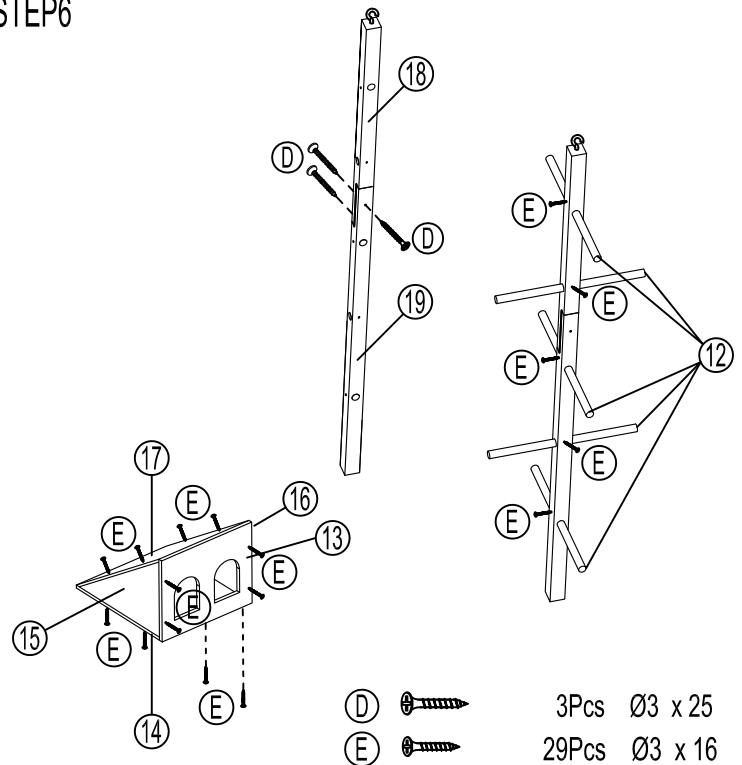

Voliere Hannah Assembly Instructions

Contents box 1

Screws:

(A)		4Pcs	Ø3.5 x 60
(B)		5Pcs	Ø3.5 x 45
(C)		26Pcs	Ø3.5 x 35
(D)		31Pcs	Ø3 x 25
(E)		29Pcs	Ø3 x 16
(F)		78Pcs	Ø3 x 14
(G)		13Pcs	

Contents box 2

STEP1

(C) 24Pcs Ø3.5 x 35

STEP2

(A) 2Pcs Ø3.5 x 60
 (B) 2Pcs Ø3.5 x 45
 (D) 4Pcs Ø3 x 25

Voliere Hannah Assembly Instructions

STEP3

(D) 24Pcs Ø3 x 25

STEP4

(B) 3Pcs Ø3.5 x 45

STEP5

(A) 2Pcs Ø3.5 x 60
(F) 78Pcs Ø3 x 14
(G) 4

STEP6

(D) 3Pcs Ø3 x 25
(E) 29Pcs Ø3 x 16

STEP7

(C) 2Pcs Ø3.5 x 35

STEP8