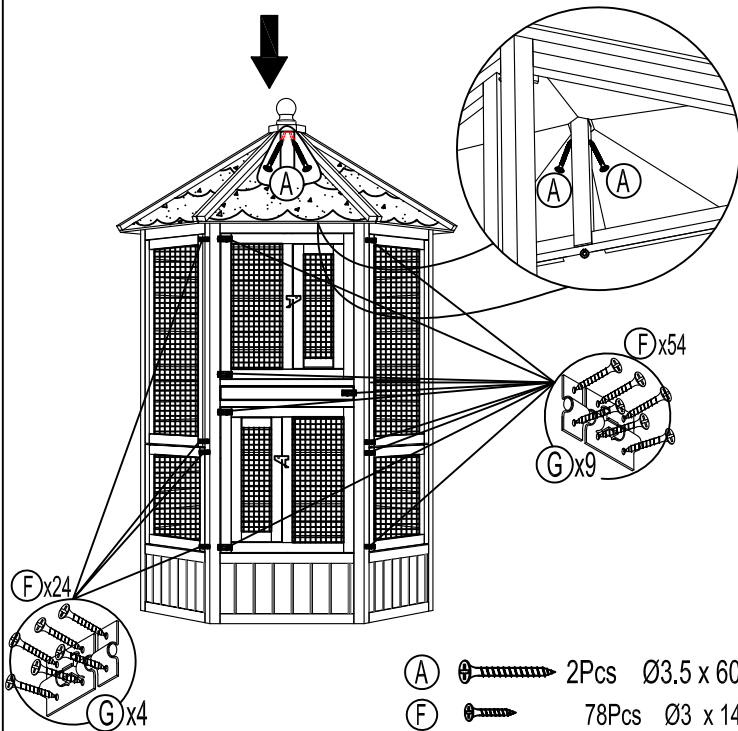

Voliere Hannah Assembly Instructions

Contents box 1

Screws:

(A)		4Pcs	Ø3.5 x 60
(B)		5Pcs	Ø3.5 x 45
(C)		26Pcs	Ø3.5 x 35
(D)		31Pcs	Ø3 x 25
(E)		29Pcs	Ø3 x 16
(F)		78Pcs	Ø3 x 14
(G)		13Pcs	

Contents box 2

STEP1

(C) 24Pcs Ø3.5 x 35

STEP2

(A) 2Pcs Ø3.5 x 60
 (B) 2Pcs Ø3.5 x 45
 (D) 4Pcs Ø3 x 25

Voliere Hannah Assembly Instructions

STEP3

(D) 24Pcs Ø3 x 25

STEP4

(B) 3Pcs Ø3.5 x 45

STEP5

(A) 2Pcs Ø3.5 x 60
(F) 78Pcs Ø3 x 14
(G) 4

STEP6

(D) 3Pcs Ø3 x 25
(E) 29Pcs Ø3 x 16

STEP7

(C) 2Pcs Ø3.5 x 35

STEP8