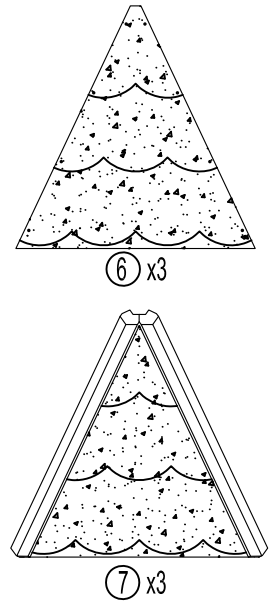

Voliere Hannah Assembly Instructions

Contents box 1

Screws:

(A)		4Pcs	Ø3.5 x 60
(B)		5Pcs	Ø3.5 x 45
(C)		26Pcs	Ø3.5 x 35
(D)		31Pcs	Ø3 x 25
(E)		29Pcs	Ø3 x 16
(F)		78Pcs	Ø3 x 14
(G)		13Pcs	

Contents box 2

STEP1

(C) 24Pcs Ø3.5 x 35

STEP2

(A) 2Pcs Ø3.5 x 60
 (B) 2Pcs Ø3.5 x 45
 (D) 4Pcs Ø3 x 25

Voliere Hannah Assembly Instructions

STEP3

(D) 24Pcs Ø3 x 25

STEP4

(B) 3Pcs Ø3.5 x 45

STEP5

(A) 2Pcs Ø3.5 x 60
(F) 78Pcs Ø3 x 14
(G) 4

STEP6

(D) 3Pcs Ø3 x 25
(E) 29Pcs Ø3 x 16

STEP7

(C) 2Pcs Ø3.5 x 35

STEP8