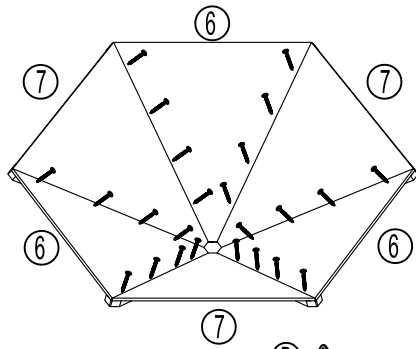

Voliere Hannah Assembly Instructions

Contents box 1

Screws:

(A)		4Pcs	Ø3.5 x 60
(B)		5Pcs	Ø3.5 x 45
(C)		26Pcs	Ø3.5 x 35
(D)		31Pcs	Ø3 x 25
(E)		29Pcs	Ø3 x 16
(F)		78Pcs	Ø3 x 14
(G)		13Pcs	

Contents box 2

STEP1

(C) 24Pcs Ø3.5 x 35

STEP2

(A) 2Pcs Ø3.5 x 60
 (B) 2Pcs Ø3.5 x 45
 (D) 4Pcs Ø3 x 25

Voliere Hannah Assembly Instructions

STEP3

(D) 24Pcs Ø3 x 25

STEP4

(B) 3Pcs Ø3.5 x 45

STEP5

(A) 2Pcs Ø3.5 x 60
(F) 78Pcs Ø3 x 14
(G) 4

STEP6

(D) 3Pcs Ø3 x 25
(E) 29Pcs Ø3 x 16

STEP7

(C) 2Pcs Ø3.5 x 35

STEP8