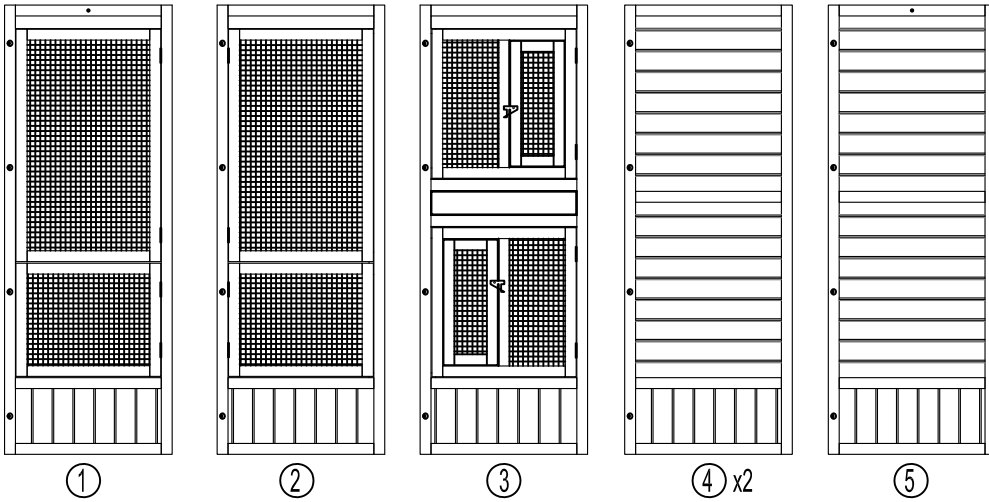

Voliere Hannah Assembly Instructions

Contents box 1

Screws:

(A)		4Pcs	Ø3.5 x 60
(B)		5Pcs	Ø3.5 x 45
(C)		26Pcs	Ø3.5 x 35
(D)		31Pcs	Ø3 x 25
(E)		29Pcs	Ø3 x 16
(F)		78Pcs	Ø3 x 14
(G)		13Pcs	

Contents box 2

STEP1

(C) 24Pcs Ø3.5 x 35

STEP2

(A) 2Pcs Ø3.5 x 60
 (B) 2Pcs Ø3.5 x 45
 (D) 4Pcs Ø3 x 25

Voliere Hannah Assembly Instructions

STEP3

(D) 24Pcs Ø3 x 25

STEP4

(B) 3Pcs Ø3.5 x 45

STEP5

(A) 2Pcs Ø3.5 x 60
(F) 78Pcs Ø3 x 14
(G) 4

STEP6

(D) 3Pcs Ø3 x 25
(E) 29Pcs Ø3 x 16

STEP7

(C) 2Pcs Ø3.5 x 35

STEP8