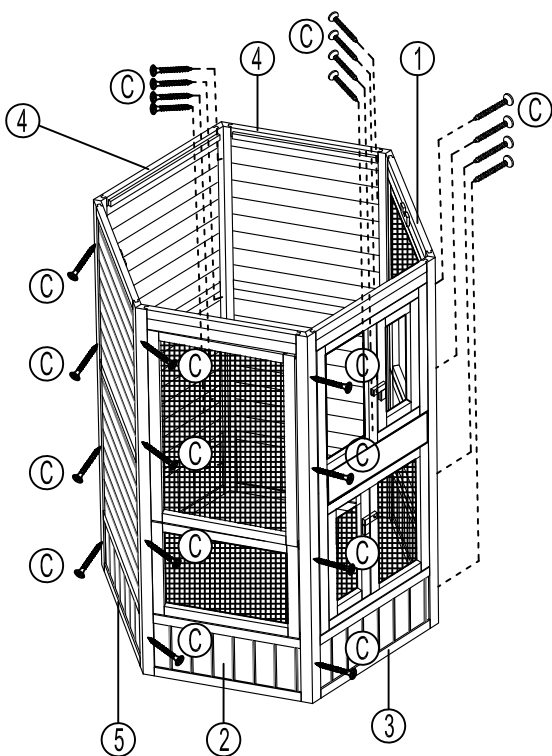

Voliere Hannah Assembly Instructions

Contents box 1

Screws:

(A)		4Pcs	Ø3.5 x 60
(B)		5Pcs	Ø3.5 x 45
(C)		26Pcs	Ø3.5 x 35
(D)		31Pcs	Ø3 x 25
(E)		29Pcs	Ø3 x 16
(F)		78Pcs	Ø3 x 14
(G)		13Pcs	

Contents box 2

STEP1

(C) 24Pcs Ø3.5 x 35

STEP2

(A) 2Pcs Ø3.5 x 60
 (B) 2Pcs Ø3.5 x 45
 (D) 4Pcs Ø3 x 25

Voliere Hannah Assembly Instructions

STEP3

(D) 24Pcs Ø3 x 25

STEP4

(B) 3Pcs Ø3.5 x 45

STEP5

(A) 2Pcs Ø3.5 x 60
(F) 78Pcs Ø3 x 14
(G) 4

STEP6

(D) 3Pcs Ø3 x 25
(E) 29Pcs Ø3 x 16

STEP7

(C) 2Pcs Ø3.5 x 35

STEP8