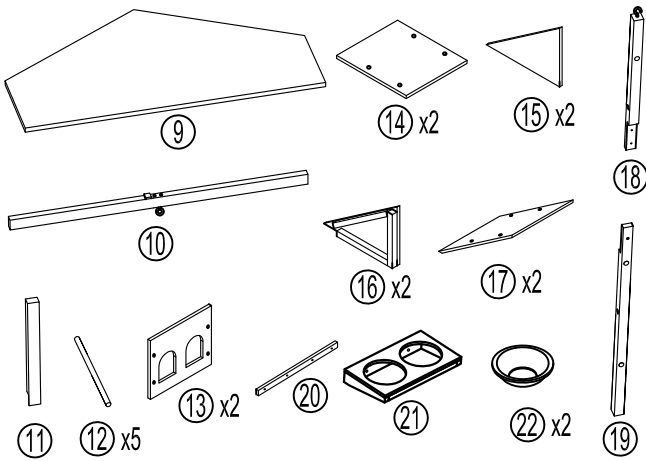

Voliere Hannah Assembly Instructions

Contents box 1

Screws:

(A)		4Pcs	Ø3.5 x 60
(B)		5Pcs	Ø3.5 x 45
(C)		26Pcs	Ø3.5 x 35
(D)		31Pcs	Ø3 x 25
(E)		29Pcs	Ø3 x 16
(F)		78Pcs	Ø3 x 14
(G)		13Pcs	

Contents box 2

STEP1

(C) 24Pcs Ø3.5 x 35

STEP2

(A) 2Pcs Ø3.5 x 60
 (B) 2Pcs Ø3.5 x 45
 (D) 4Pcs Ø3 x 25

Voliere Hannah Assembly Instructions

STEP3

(D) 24Pcs Ø3 x 25

STEP4

(B) 3Pcs Ø3.5 x 45

STEP5

(A) 2Pcs Ø3.5 x 60
(F) 78Pcs Ø3 x 14
(G) 4

STEP6

(D) 3Pcs Ø3 x 25
(E) 29Pcs Ø3 x 16

STEP7

(C) 2Pcs Ø3.5 x 35

STEP8