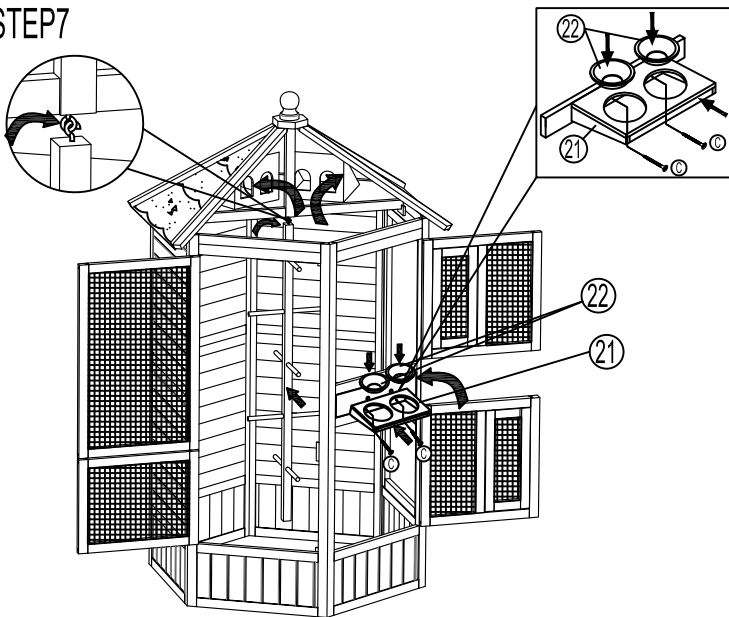

Voliere Hannah Assembly Instructions

Contents box 1

Screws:

(A)		4Pcs	Ø3.5 x 60
(B)		5Pcs	Ø3.5 x 45
(C)		26Pcs	Ø3.5 x 35
(D)		31Pcs	Ø3 x 25
(E)		29Pcs	Ø3 x 16
(F)		78Pcs	Ø3 x 14
(G)		13Pcs	

Contents box 2

STEP1

(C) 24Pcs Ø3.5 x 35

STEP2

(A) 2Pcs Ø3.5 x 60
 (B) 2Pcs Ø3.5 x 45
 (D) 4Pcs Ø3 x 25

Voliere Hannah Assembly Instructions

STEP3

(D) 24Pcs Ø3 x 25

STEP4

(B) 3Pcs Ø3.5 x 45

STEP5

(A) 2Pcs Ø3.5 x 60
(F) 78Pcs Ø3 x 14
(G) 4

STEP6

(D) 3Pcs Ø3 x 25
(E) 29Pcs Ø3 x 16

STEP7

(C) 2Pcs Ø3.5 x 35

STEP8